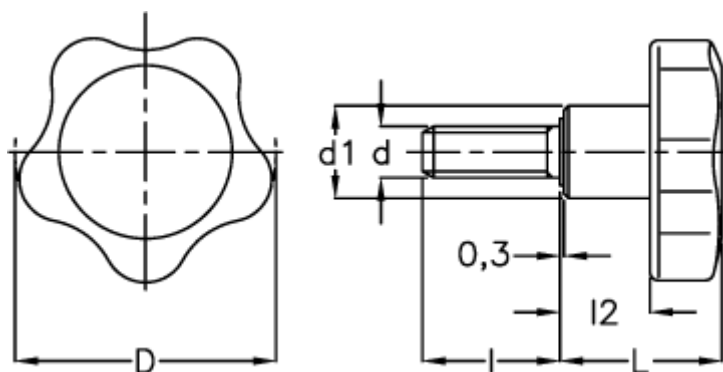

Data Sheet

Article number: 2302166353
Description: E+G Lobe knobs
VC.692/40 p-M8x25

Measures

D = 40
d1 = 15
d 6g = M8
l = 25
L = 26
l2 = 14